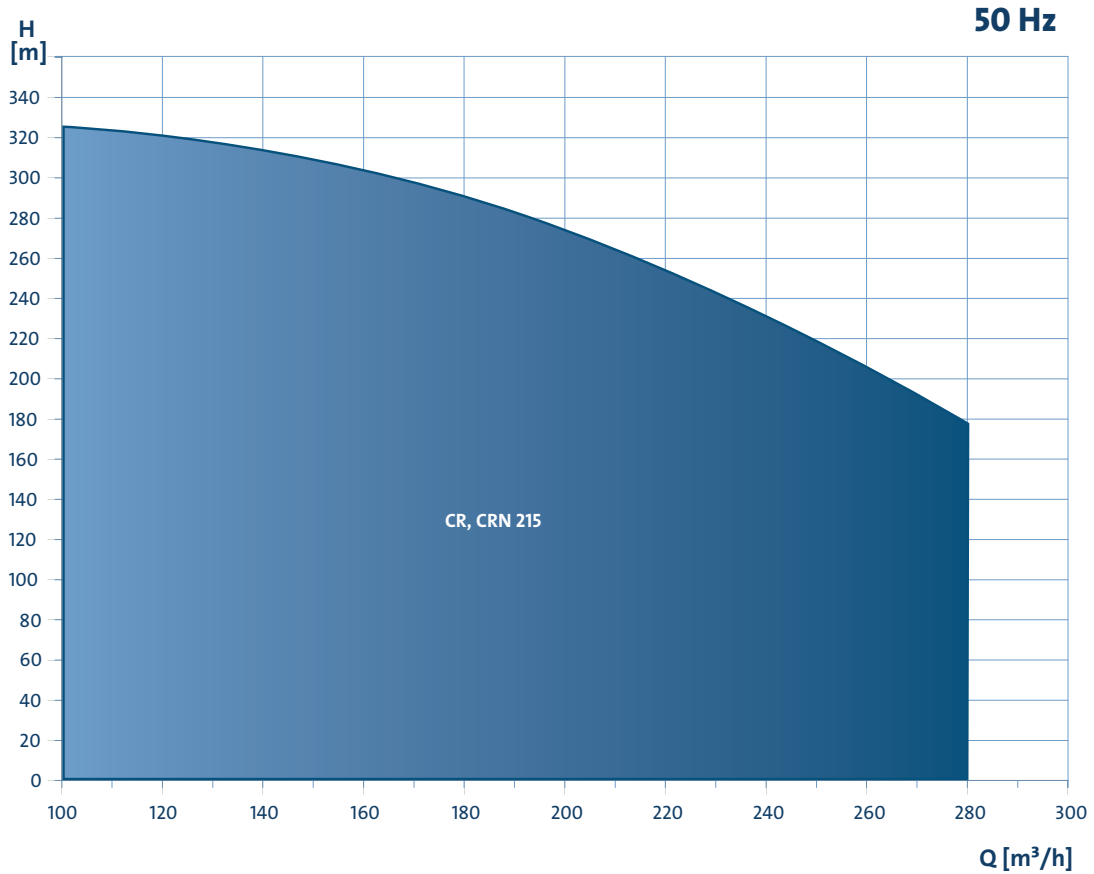

Material variants

PART					
CR	●	○	○	○	○
CRN	●	●	●	○	○
CRN (H-version*)	●	●	●	●	●

● Stainless steel EN 1.4401   ○ Ductile cast iron EN-GJS-500-7   ● Cast stainless steel EN 1.4408

* For corrosive environment

Connections

PART		
CR	▲	
CRN	▲	▲

Grundfos Product Center