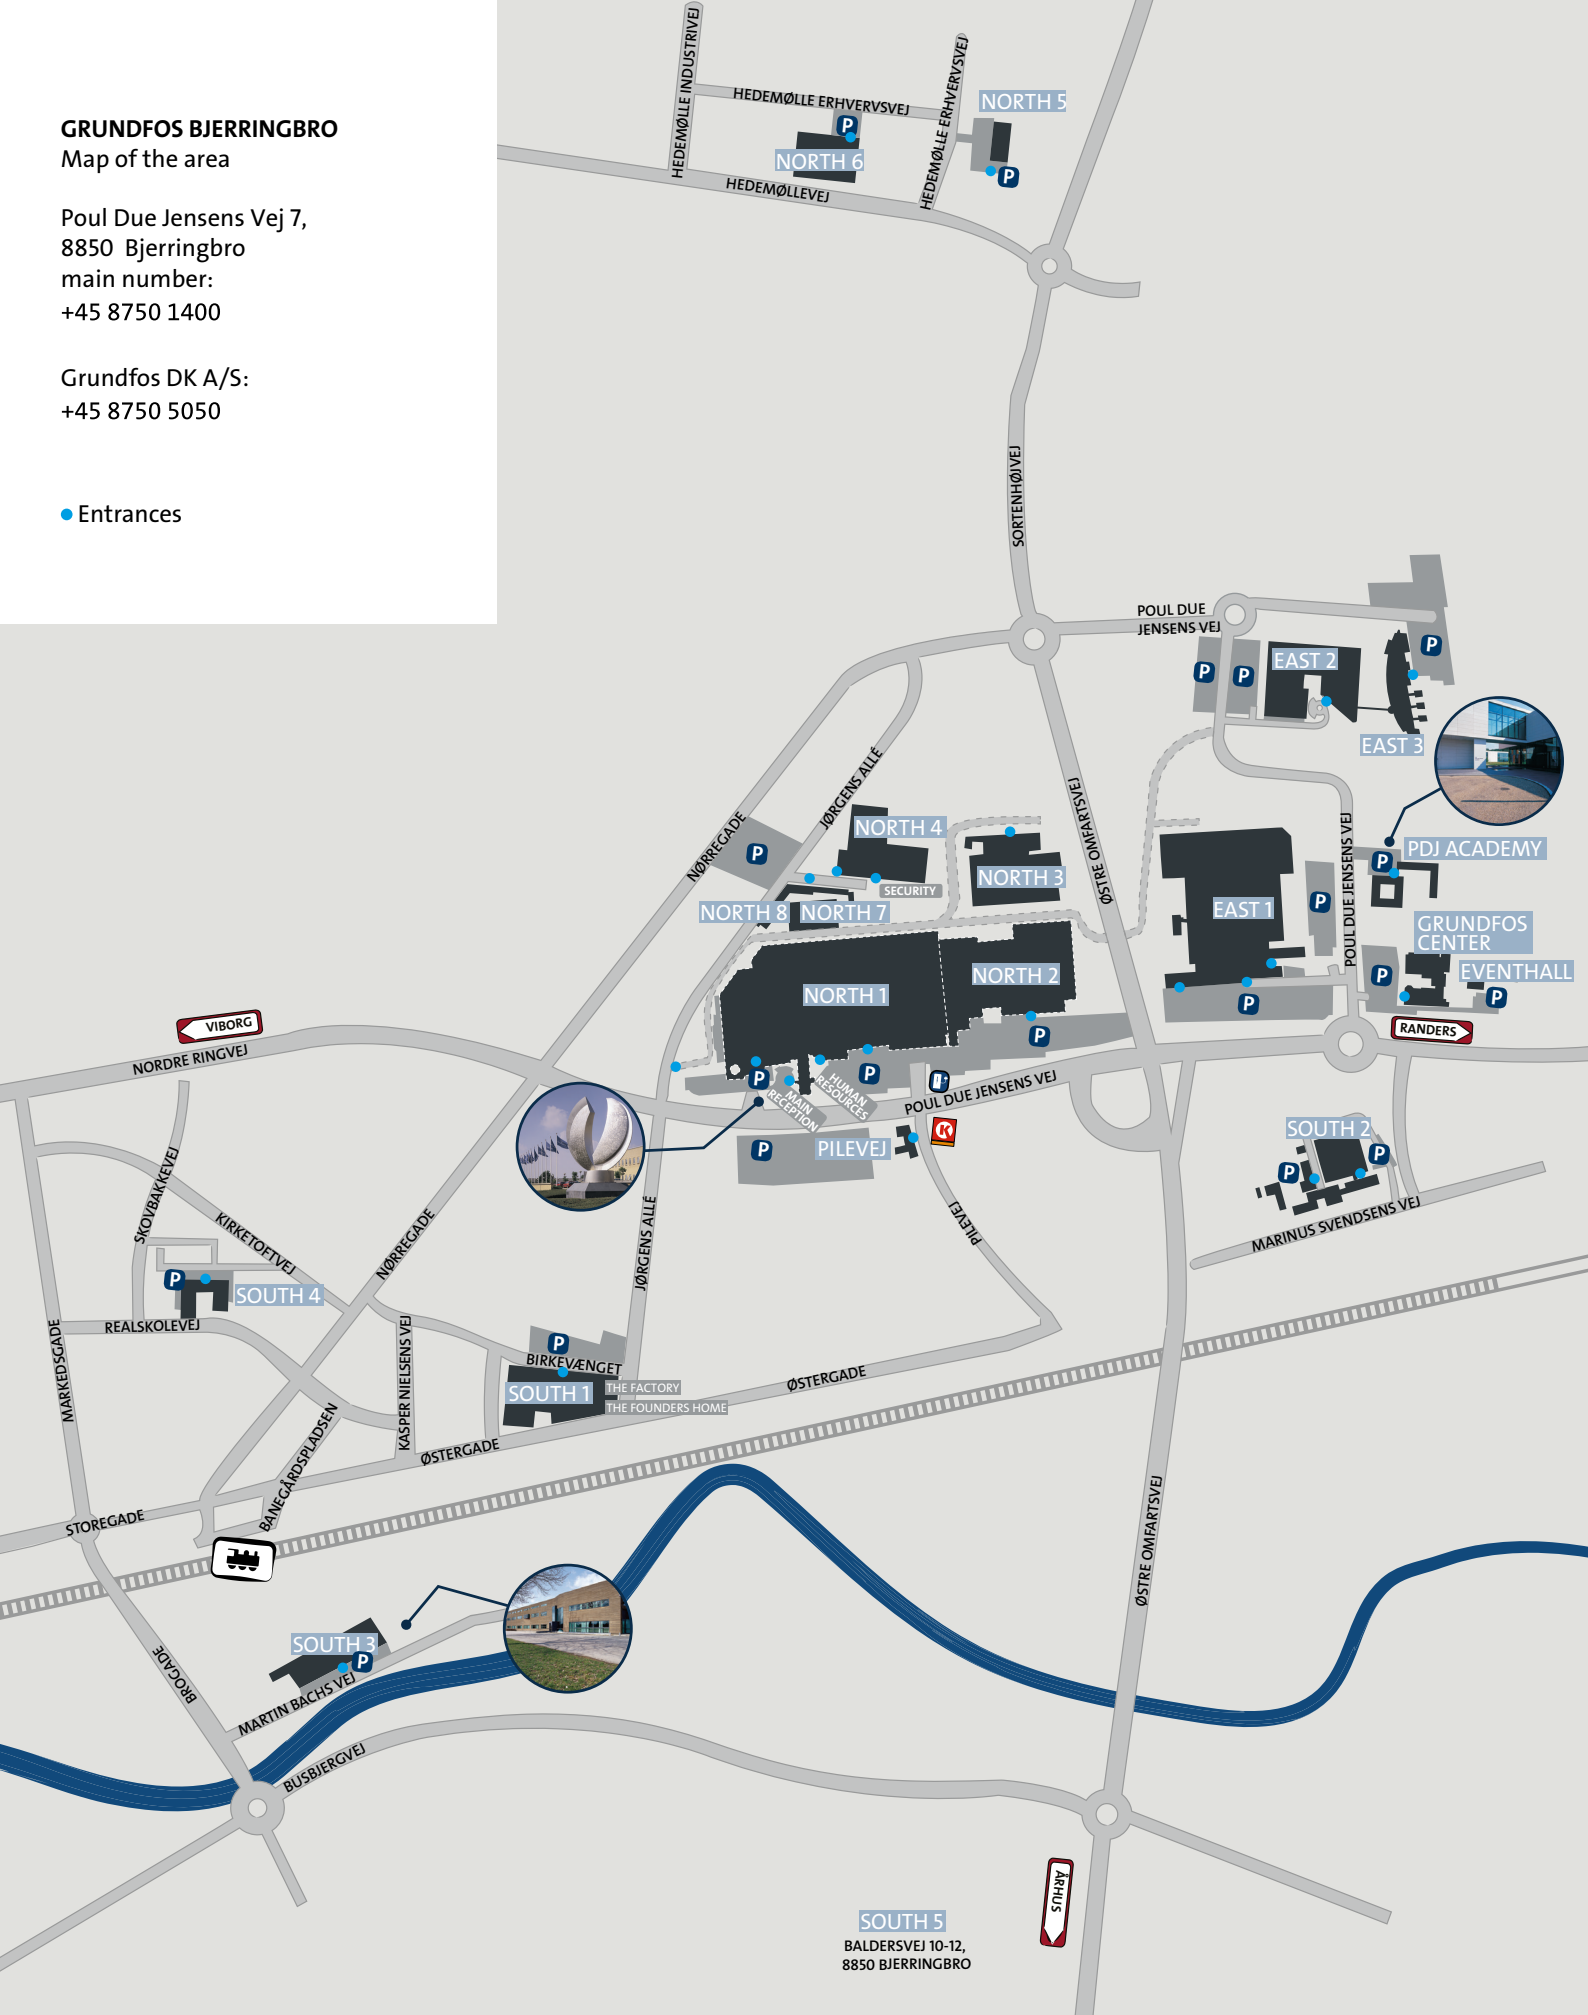

GRUNDFOS BJERRINGBRO

Map of the area

Poul Due Jensens Vej 7,
8850 Bjerringbro
main number:
+45 8750 1400

Grundfos DK A/S:
+45 8750 5050

● Entrances

be
think
innovate

GRUNDFOS 

DISTANCE TO AIRPORT

Grundfos – Karup:	45 km	40 min.
Grundfos – Billund:	93 km	1h 20
Grundfos – Aarhus:	72 km	1h 05
Grundfos – Aalborg:	93 km	1h 10
Grundfos – København:	335 km	3h 45

The name Grundfos, the Grundfos logo, and be think innovate are registered trademarks owned by Grundfos Holding A/S or Grundfos A/S, Denmark. All rights reserved worldwide. 0221/CCO/4012164-BrandBox